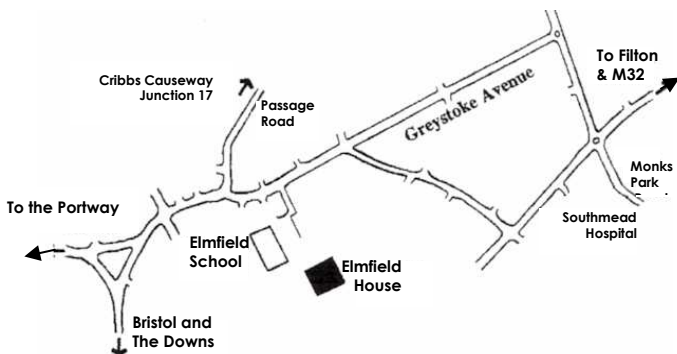

Directions to Elmfield House

1. Exit southbound M5 at Junction 17 (Cribbs Causeway)
2. Take the 3rd (out of 4 lanes) to carry straight over A4018 signposted to Westbury-On-Trym.
3. Carry on over the traffic lights and to a roundabout which you also continue across.
4. Pass garage on your left. Continue to roundabout and take 1st left (staying on the A4018)
5. You will approach traffic lights and a roundabout. Continue straight ahead across the roundabout and for another half mile approx.
6. Follow the sign to the "David Lloyd" leisure complex, turning left after a new building development into Greystoke Avenue. The David Lloyd leisure complex is next door and a little further on than Elmfield.
7. The driveway into the Elmfield House/School complex is up a short hill and right after the road island

(If you have missed this turning you will be travelling towards a series of traffic lights)

Address: Elmfield House, Greystoke Avenue, Westbury-On-Trym, Bristol BS10 6AY

Tel: 0117 9038441/2/3

The entrance to Elmfield House / Elmfield School on Greystoke Avenue

■ Elmfield House

● David Lloyd leisure Centre